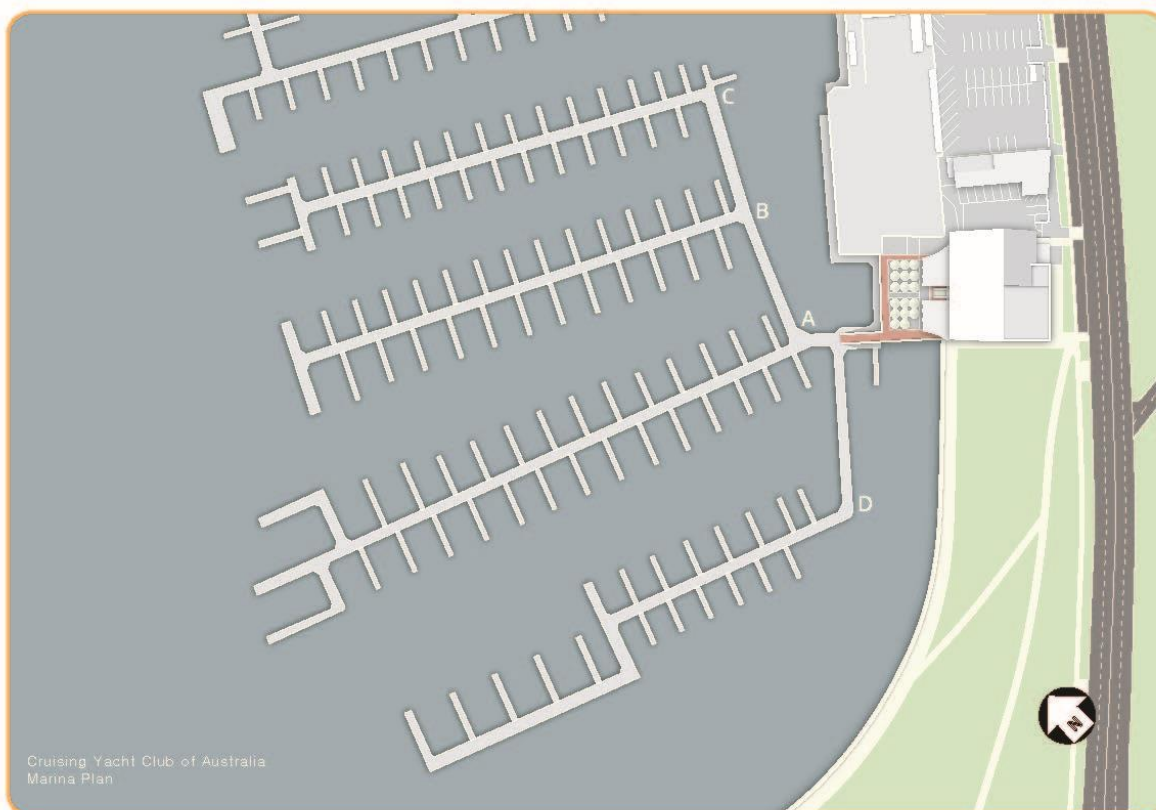

CYCA Marina Plan