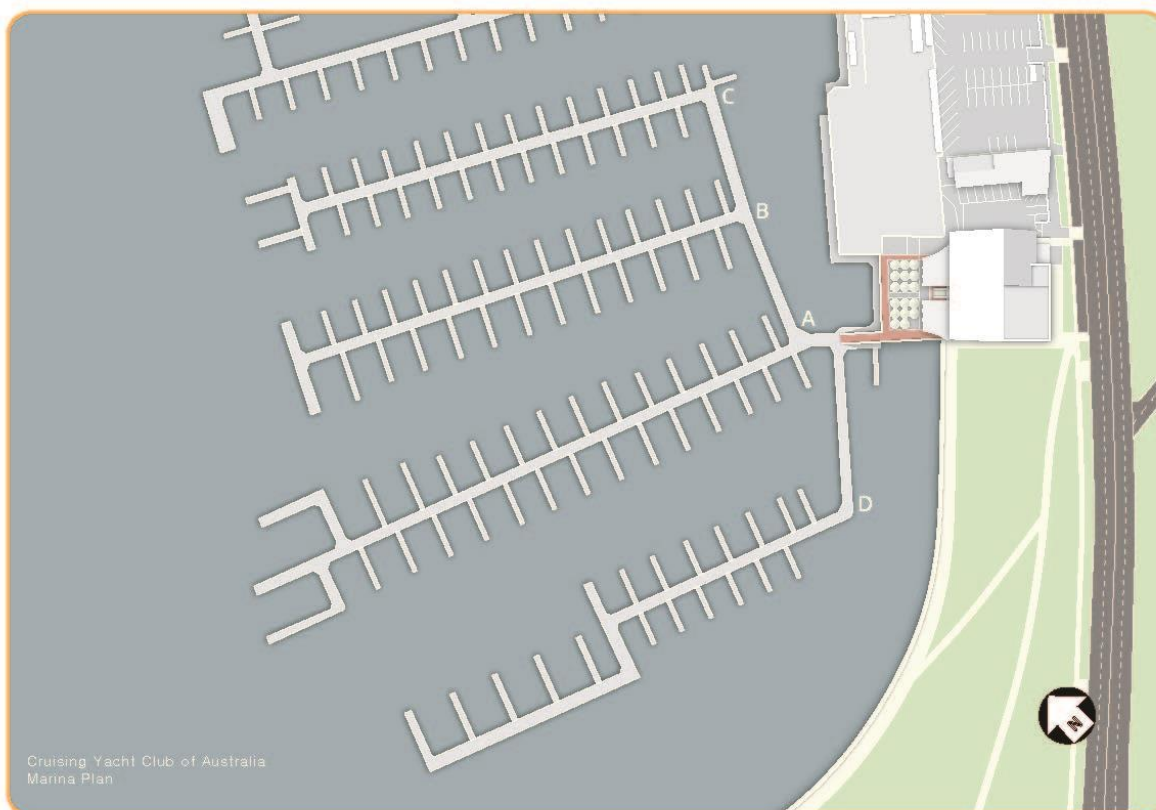

CYCA Marina Plan