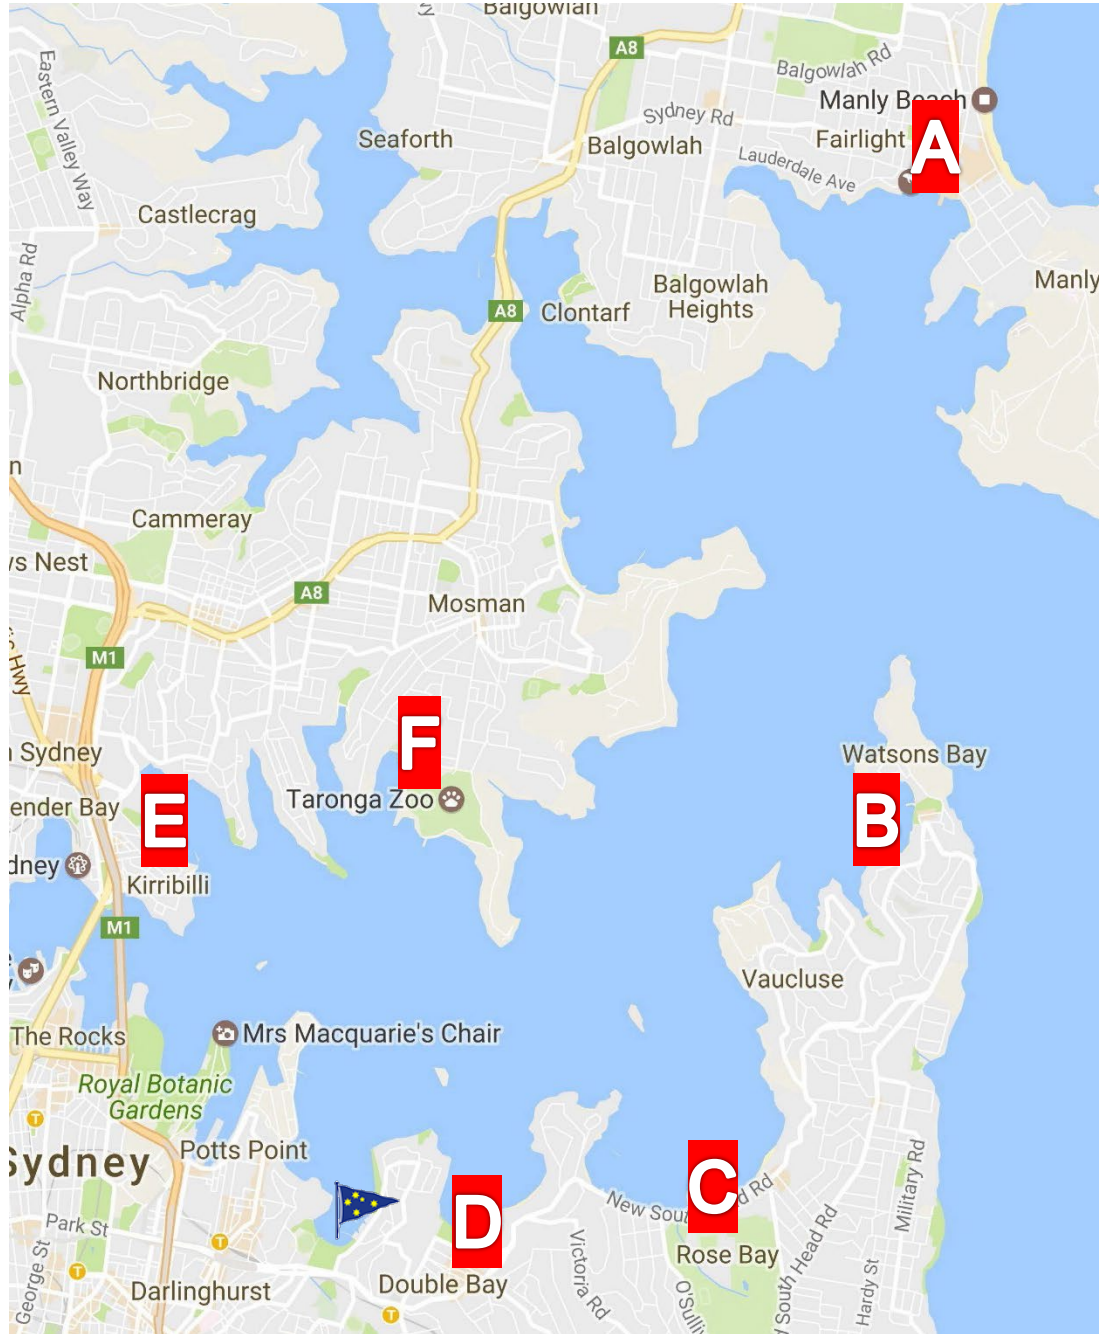

# EMERGENCY GUIDE FOR SYDNEY HARBOUR

**AMBULANCE – POLICE – FIRE: 000 OR 112**

**CYCA**  
Reception:  
(02) 8292 7800  
Sailing Office:  
(02) 8292 7870

MV Offshore:  
0417 282 172

Marine Rescue  
Sydney:  
(02) 9450  
2468

Water Police  
(02) 9320 7499

RMS /Maritime:  
13 12 36

Rose Bay  
Police Station:  
(02) 9362 6399

**EMERGENCY  
VHF 16**

**Race  
Committee  
VHF 72**

- |          |  |          |   |
|----------|--|----------|---|
| <b>A</b> | Manly Ferry Wharf<br>Belgrave Street and West<br>Esplanade, Manly, 2095      | <b>D</b> | Double Bay Ferry Wharf<br>77 Bay Street, Double Bay,<br>2028          |
| <b>B</b> | Watson's Bay Ferry Wharf<br>1 Military Road, Watsons Bay,<br>2030            | <b>E</b> | Royal Sydney Yacht<br>Squadron<br>33 Peel Street, Kirribilli,<br>2061 |
| <b>C</b> | Rose Bay Ferry Wharf<br>Lyne Park, Nr New South<br>Head Road, Rose Bay, 2029 | <b>F</b> | Taronga Zoo Ferry Wharf<br>Athol Street, Mosman, 2088                 |